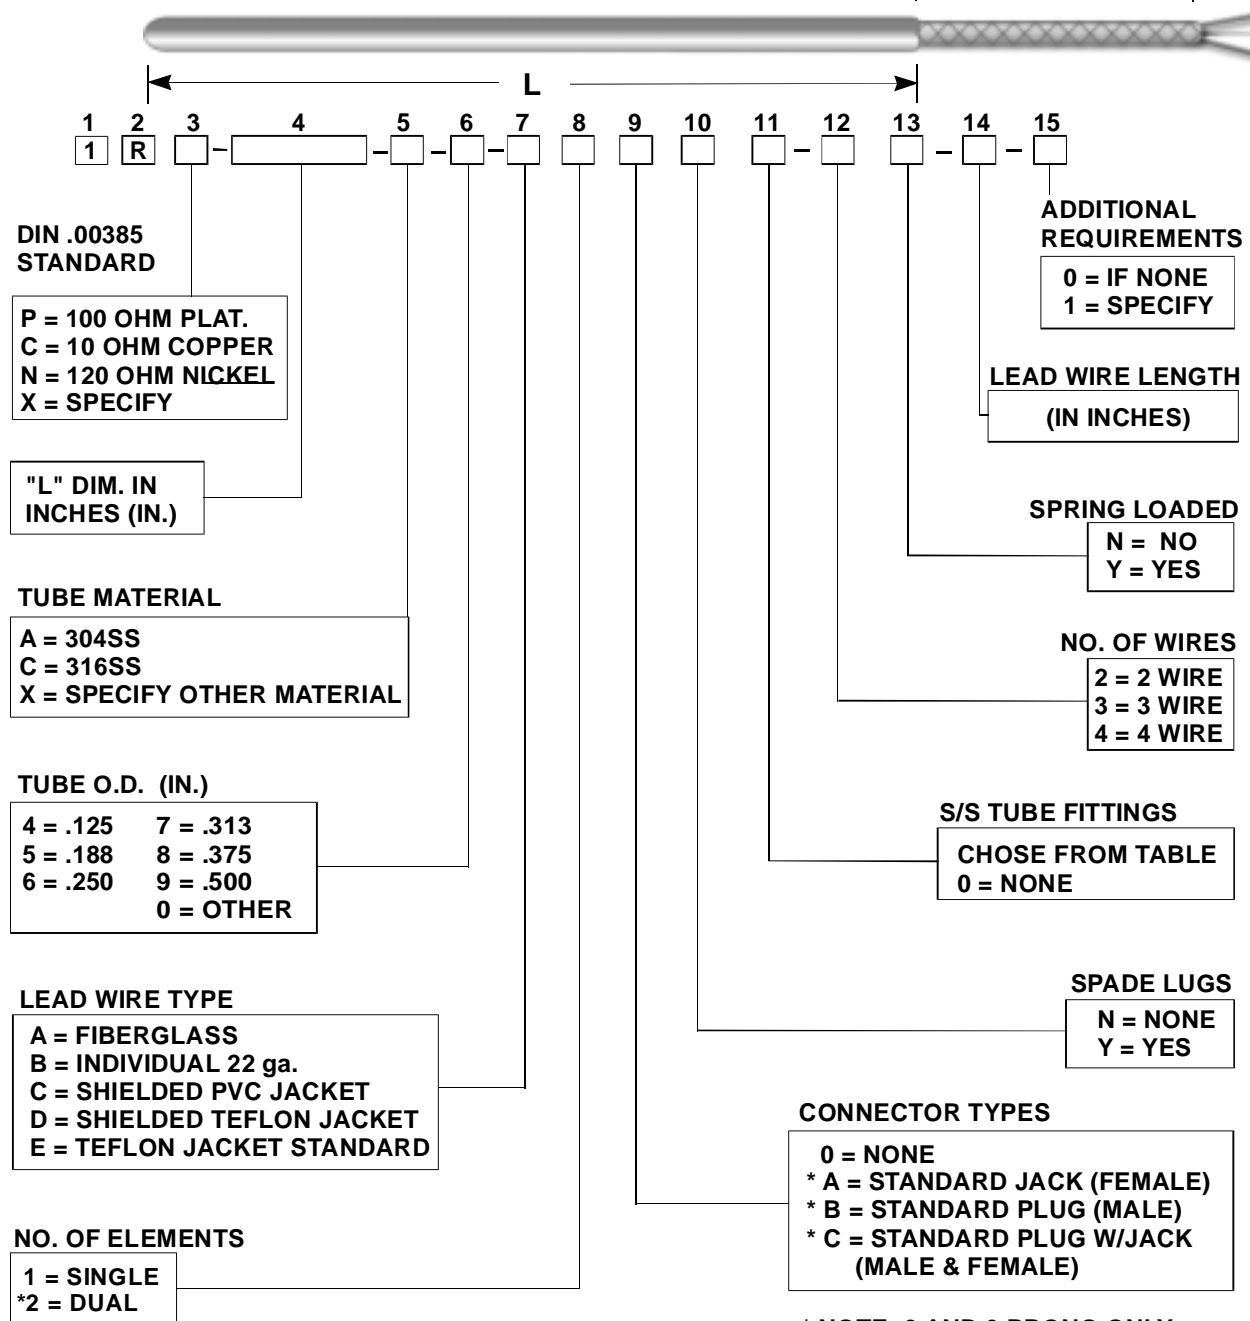

STI MANUFACTURING, INC.

STYLE 1R

SHEATH TUBE TYPE RTD WITH FLEXIBLE INSULATED LEAD WIRE FOR MAXIMUM OPERATING TEMPERATURE OF 400 DEG. F. 22 ga. LEAD WIRE STANDARD, OTHER GAUGES AVAILABLE.

MAX. TEMP. 400 DEG. F

INCHES

* NOTE: 3/16" O.D. AND LARGER

* NOTE: 2 AND 3 PRONG ONLY

STI MANUFACTURING, INC.

STYLE 1R OPTIONS

QUICK DISCONNECT
CONNECTORS

SPRING LOADING

WELD PADS

TUBE TO PIPE FITTINGS
STAINLESS STEEL STANDARD
OTHER MATERIALS AVAILABLE